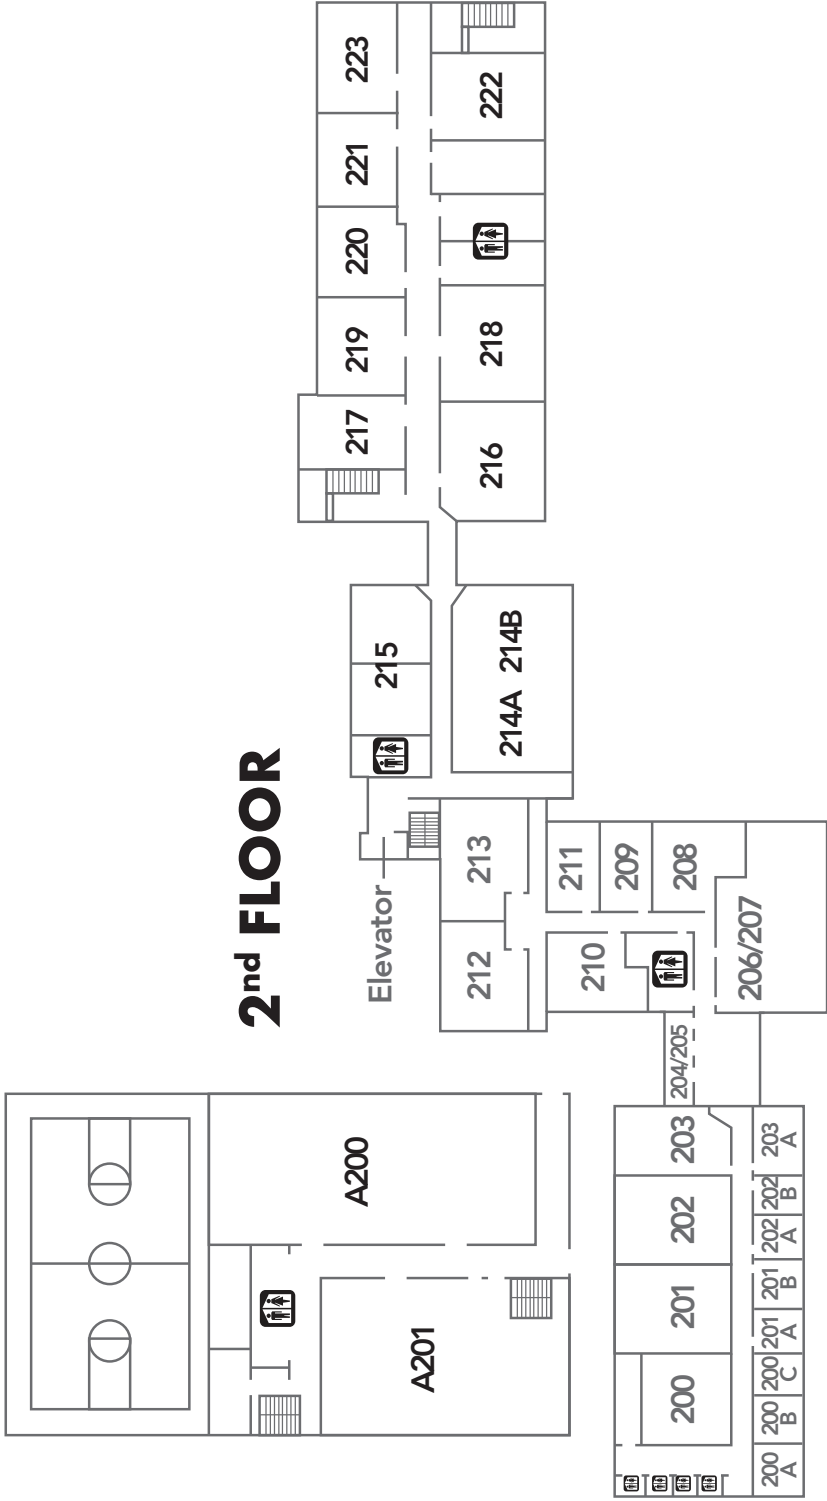

SUNDAY | 6:25PM

Multipurpose Room A	Ben Browning	Young Adults 20-35
Room 90A/B	Chad Pratt	30-45
Room 203	Jason Wells	40-50
Room 206	Mark Maier	40-50
Room 103	Jim Shaw	50-60

FOR MORE INFORMATION

Adult Discipleship Pastor
Alan Reed

479-636-3451

alan.reed@fbcrogers.org

FIRST BAPTIST **ROGERS**
 AT OLIVE STREET
LIFEGROUPS

**OLIVE STREET CAMPUS
ADULT LIFE GROUPS**

LOCATION	TEACHER	AGE RANGE
SUNDAY 9:40AM		
Room 108	Ellis	Open
Room A200	Students	Grades 6-12
Room 100-101	Powell	25-40
Room 106a	Crowley	35-50
Room 109	Doss/Foster	40-55
Room 111	Miller	60-75
Room 122	Hively	65+